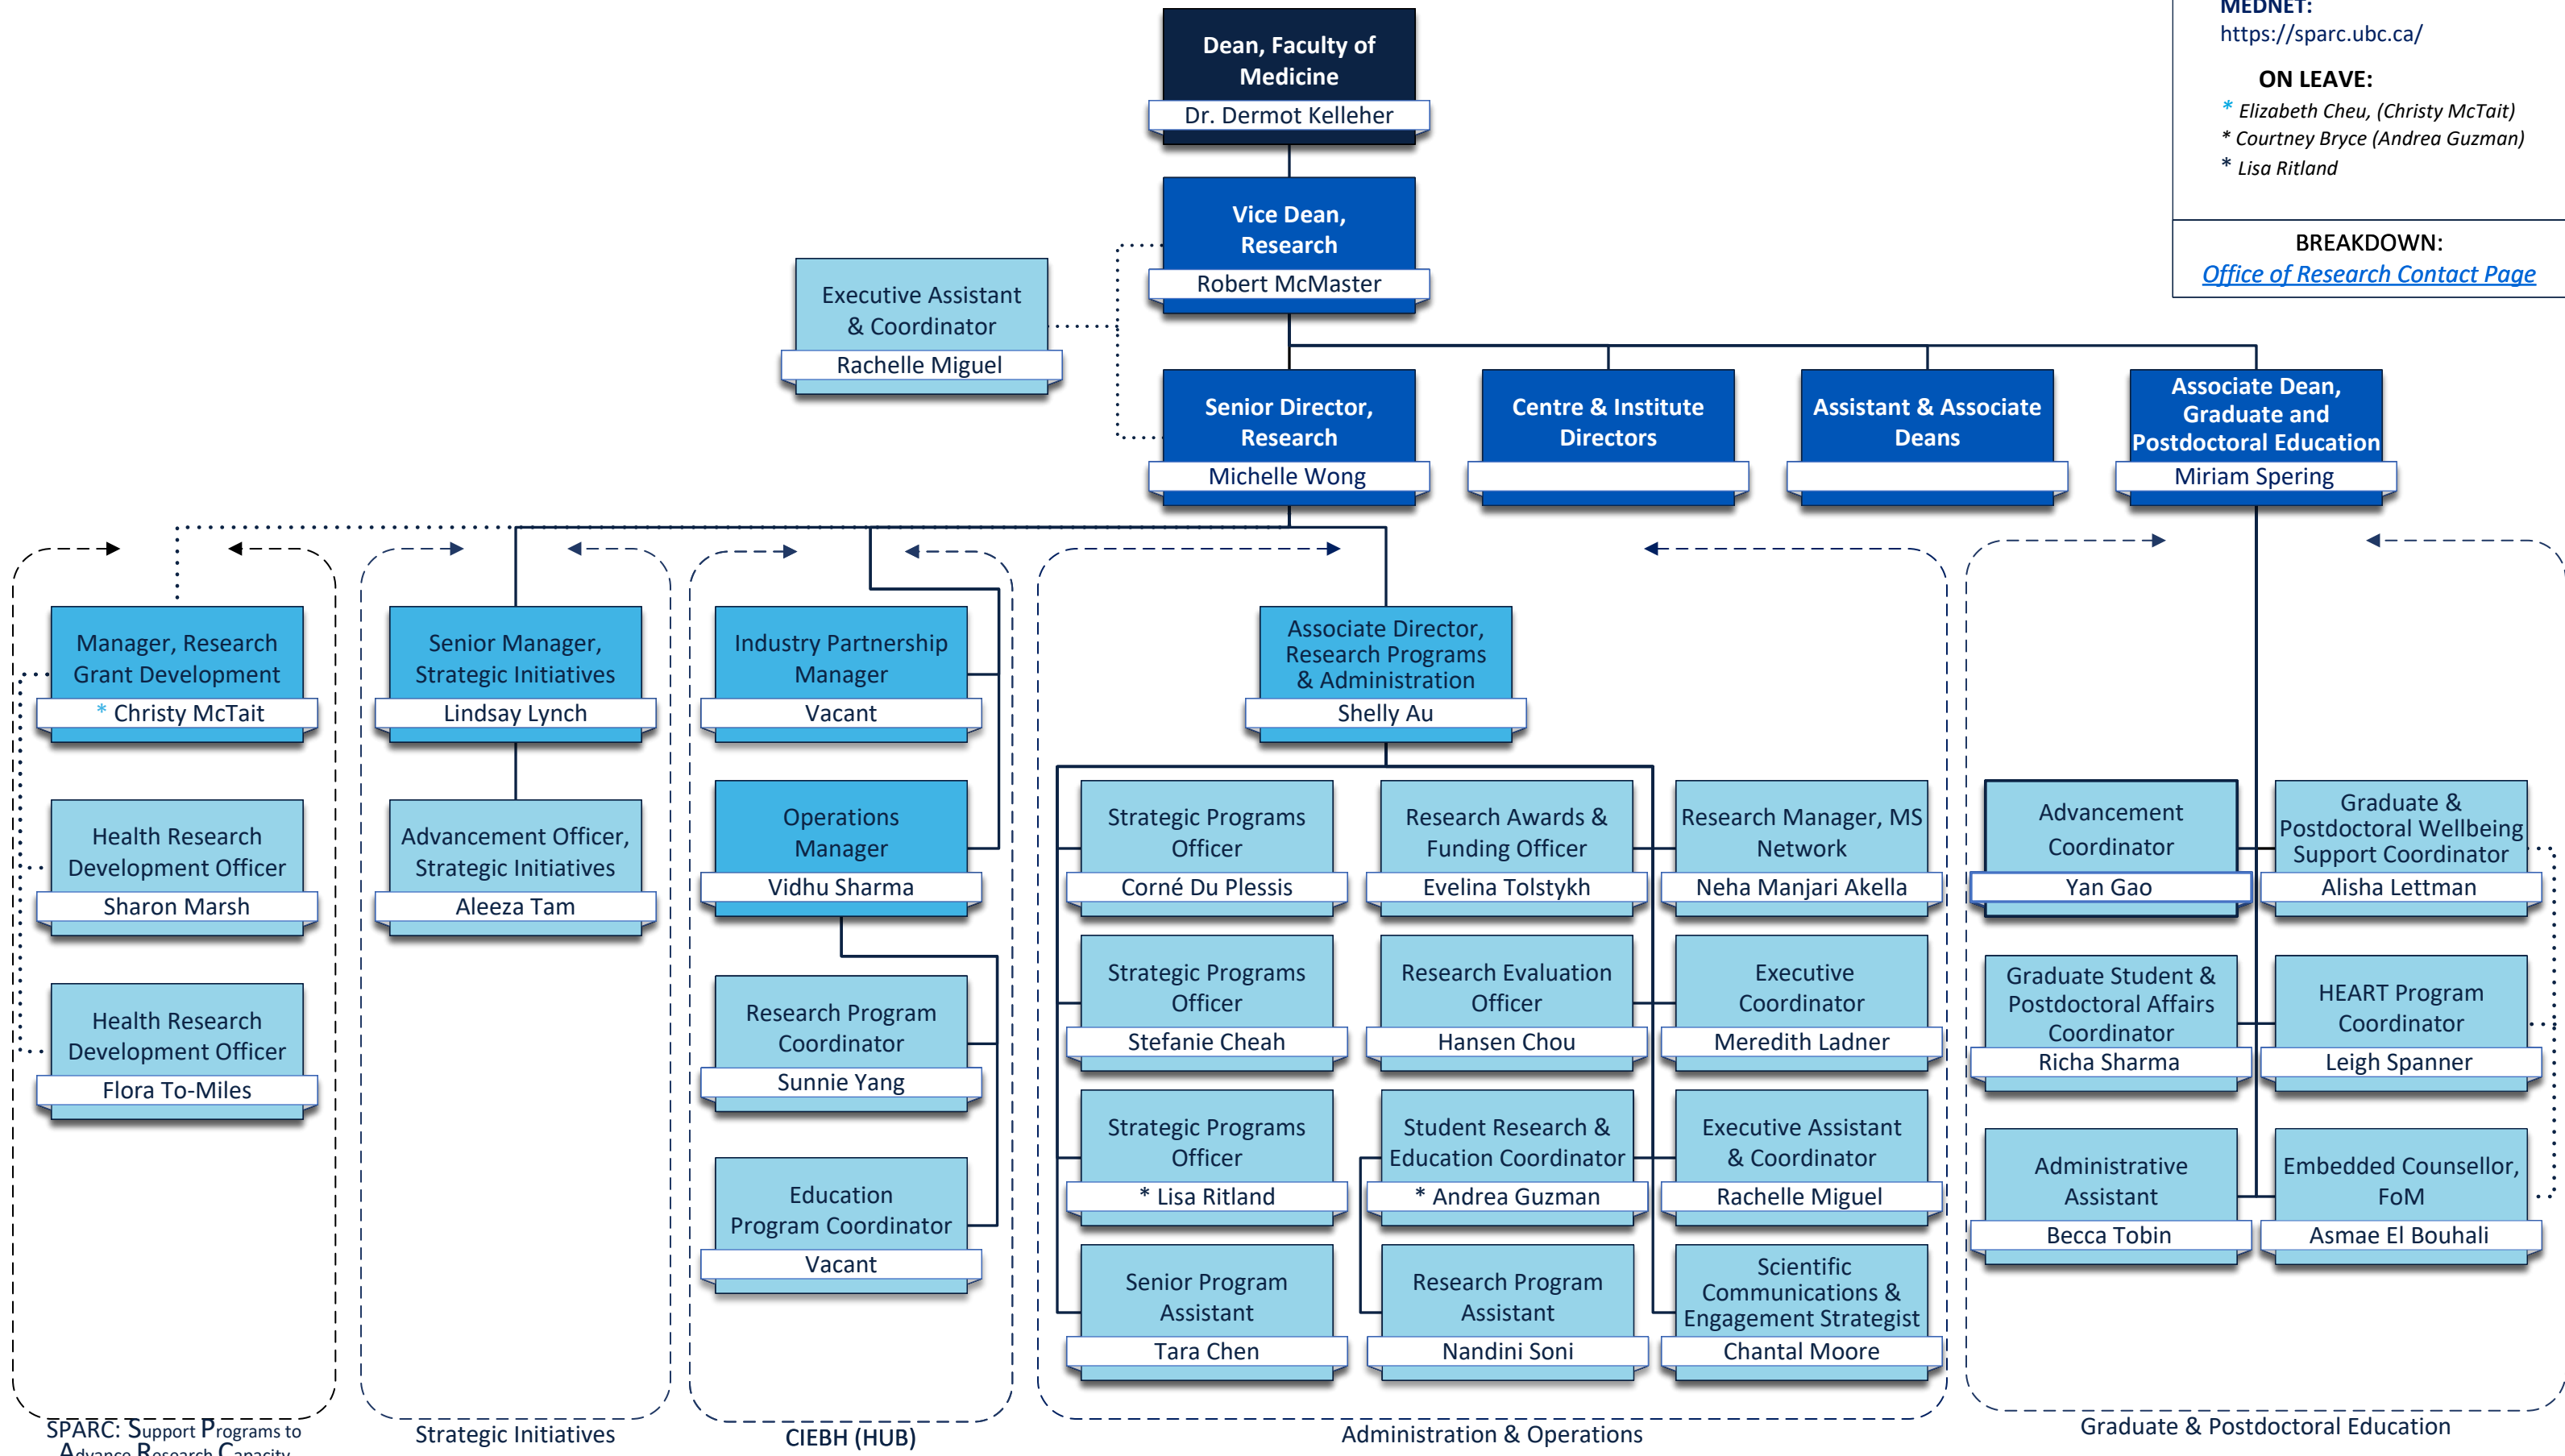

DEAN'S OFFICE – OFFICE OF RESEARCH

UBC DIRECTORY:
Click on the shapes or names.

MEDNET:
<https://sparc.ubc.ca/>

ON LEAVE:
* Elizabeth Cheu, (Christy McTait)
* Courtney Bryce (Andrea Guzman)
* Lisa Ritland

BREAKDOWN:
[Office of Research Contact Page](#)

SPARC: Support Programs to Advance Research Capacity

Strategic Initiatives

CIEBH (HUB)

Administration & Operations

Graduate & Postdoctoral Education