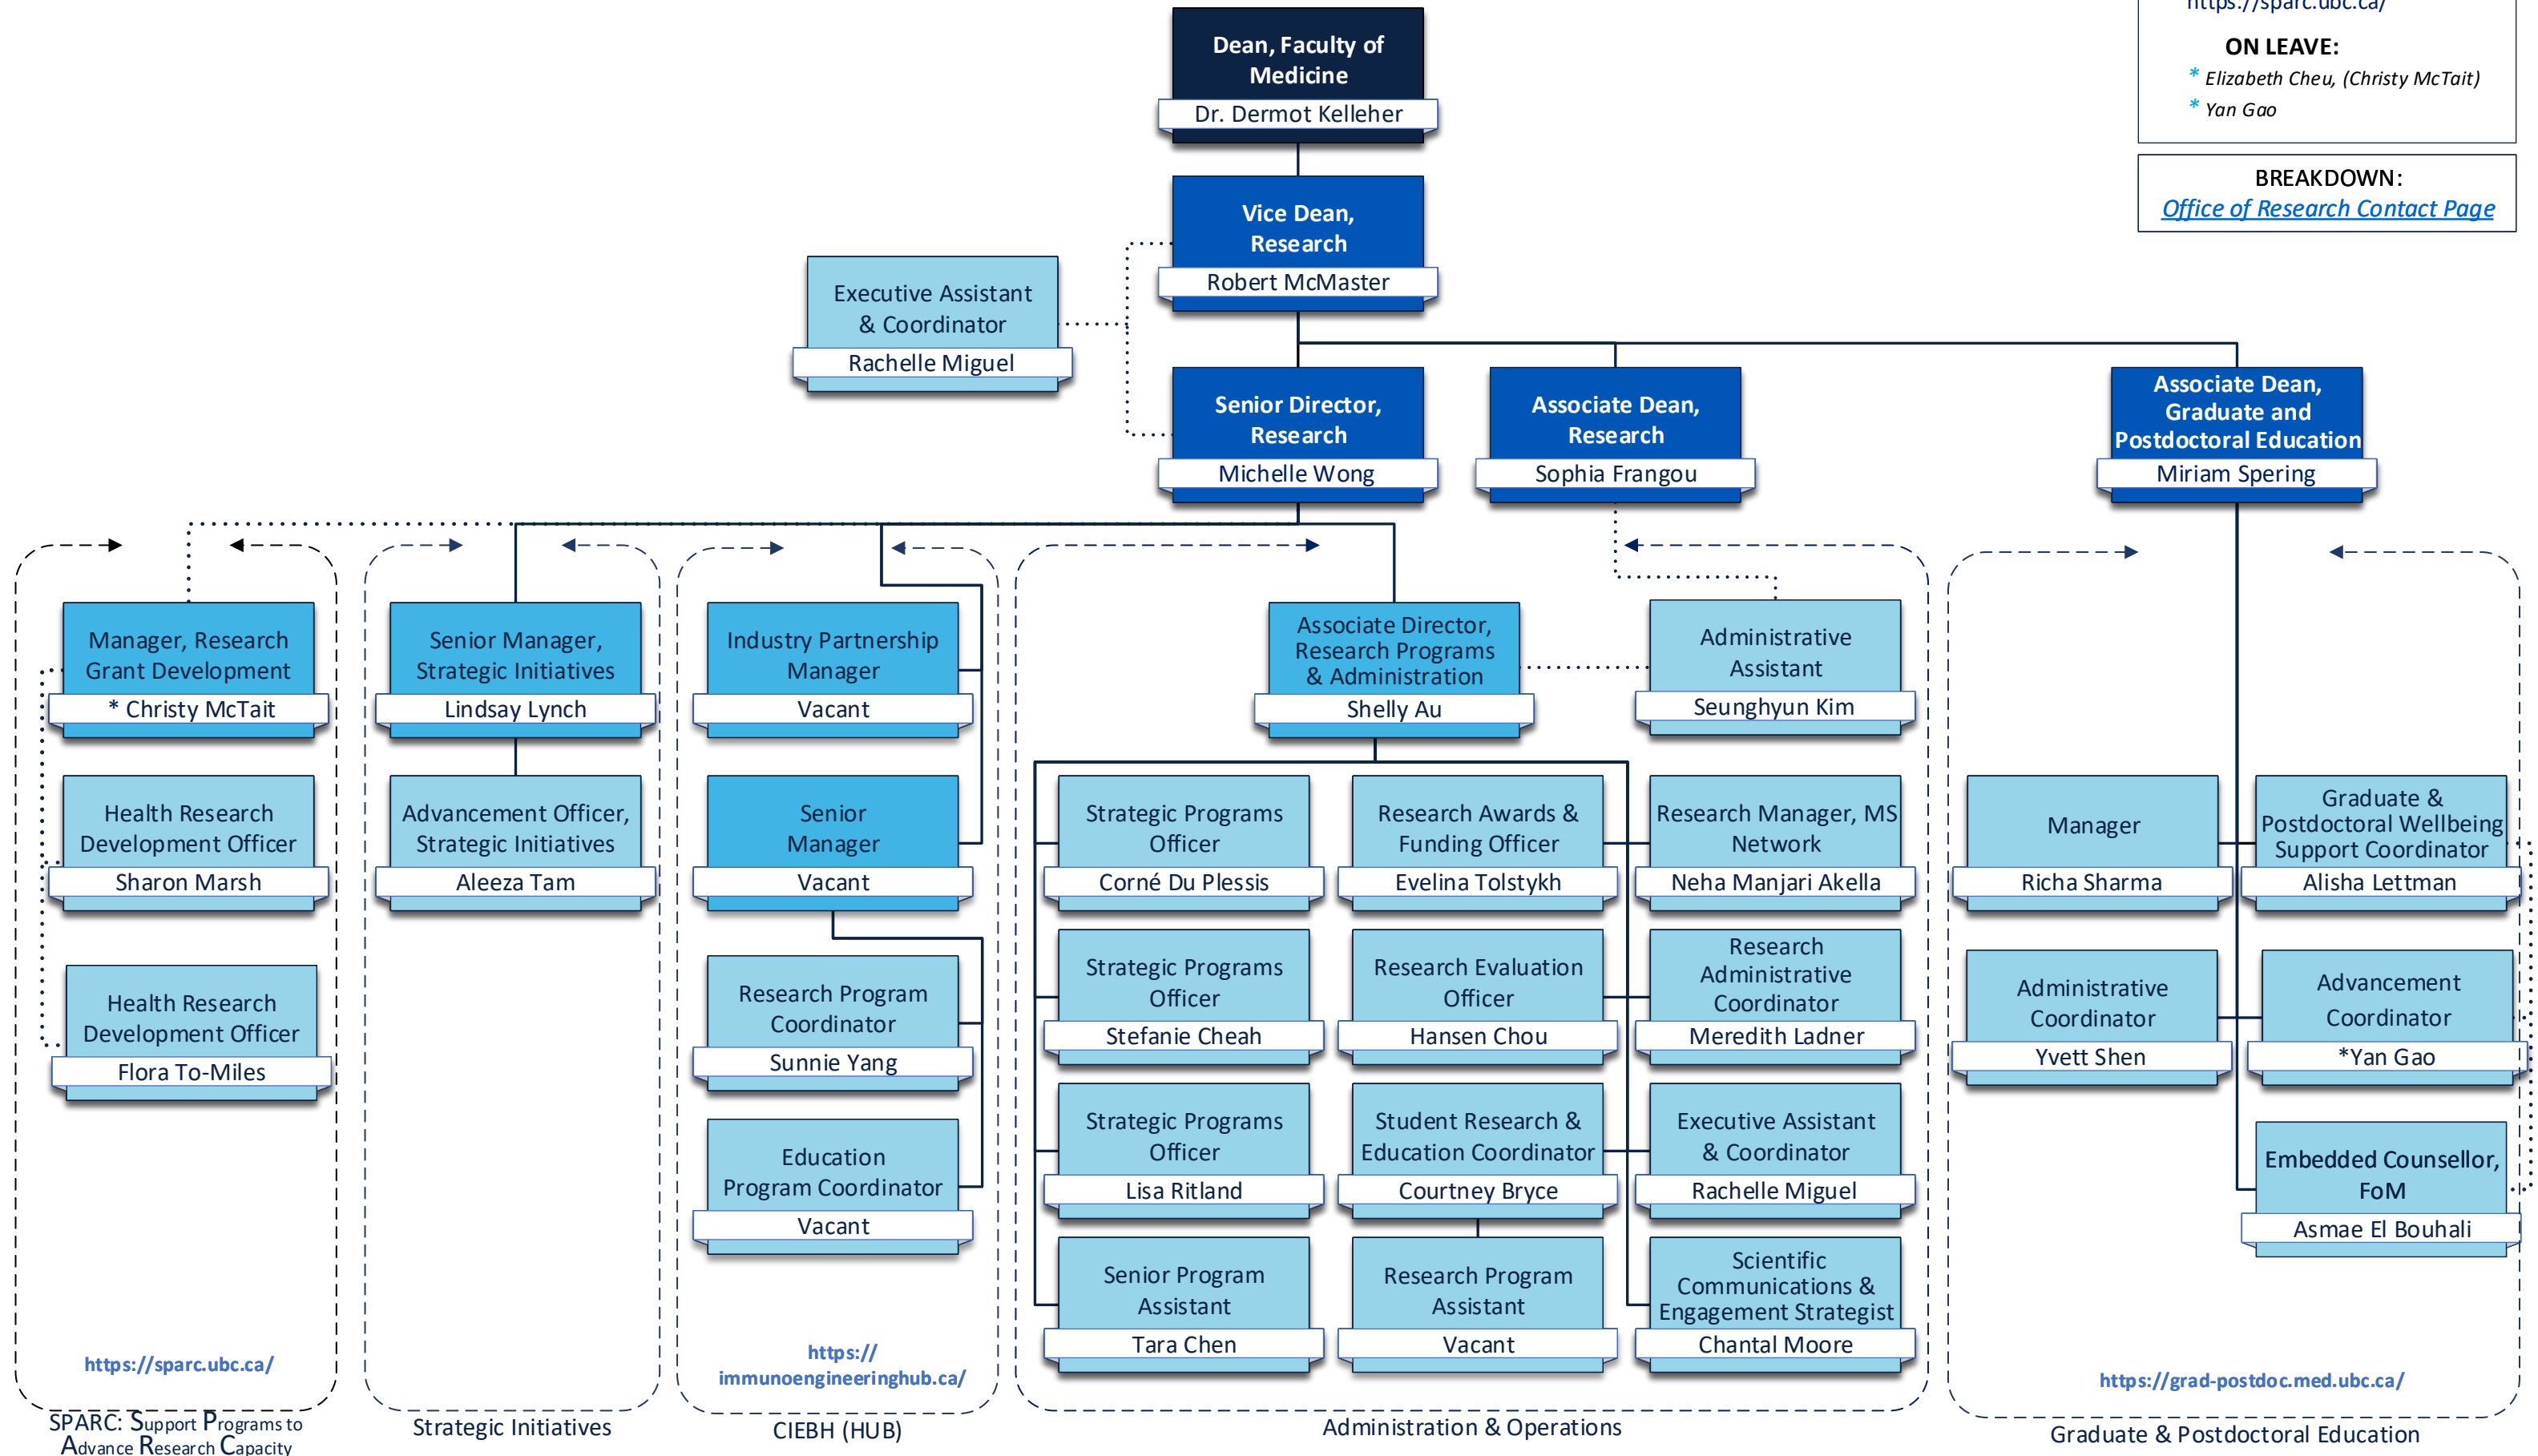

# DEAN'S OFFICE – OFFICE OF RESEARCH

**UBC DIRECTORY:**  
Click on the shapes or names.

**MEDNET:**  
<https://sparc.ubc.ca/>

**ON LEAVE:**  
\* Elizabeth Cheu, (Christy McTait)  
\* Yan Gao

**BREAKDOWN:**  
[Office of Research Contact Page](#)

<https://sparc.ubc.ca/>

<https://immunoengineeringhub.ca/>

<https://grad-postdoc.med.ubc.ca/>

SPARC: Support Programs to Advance Research Capacity

Strategic Initiatives

CIEBH (HUB)

Administration & Operations

Graduate & Postdoctoral Education