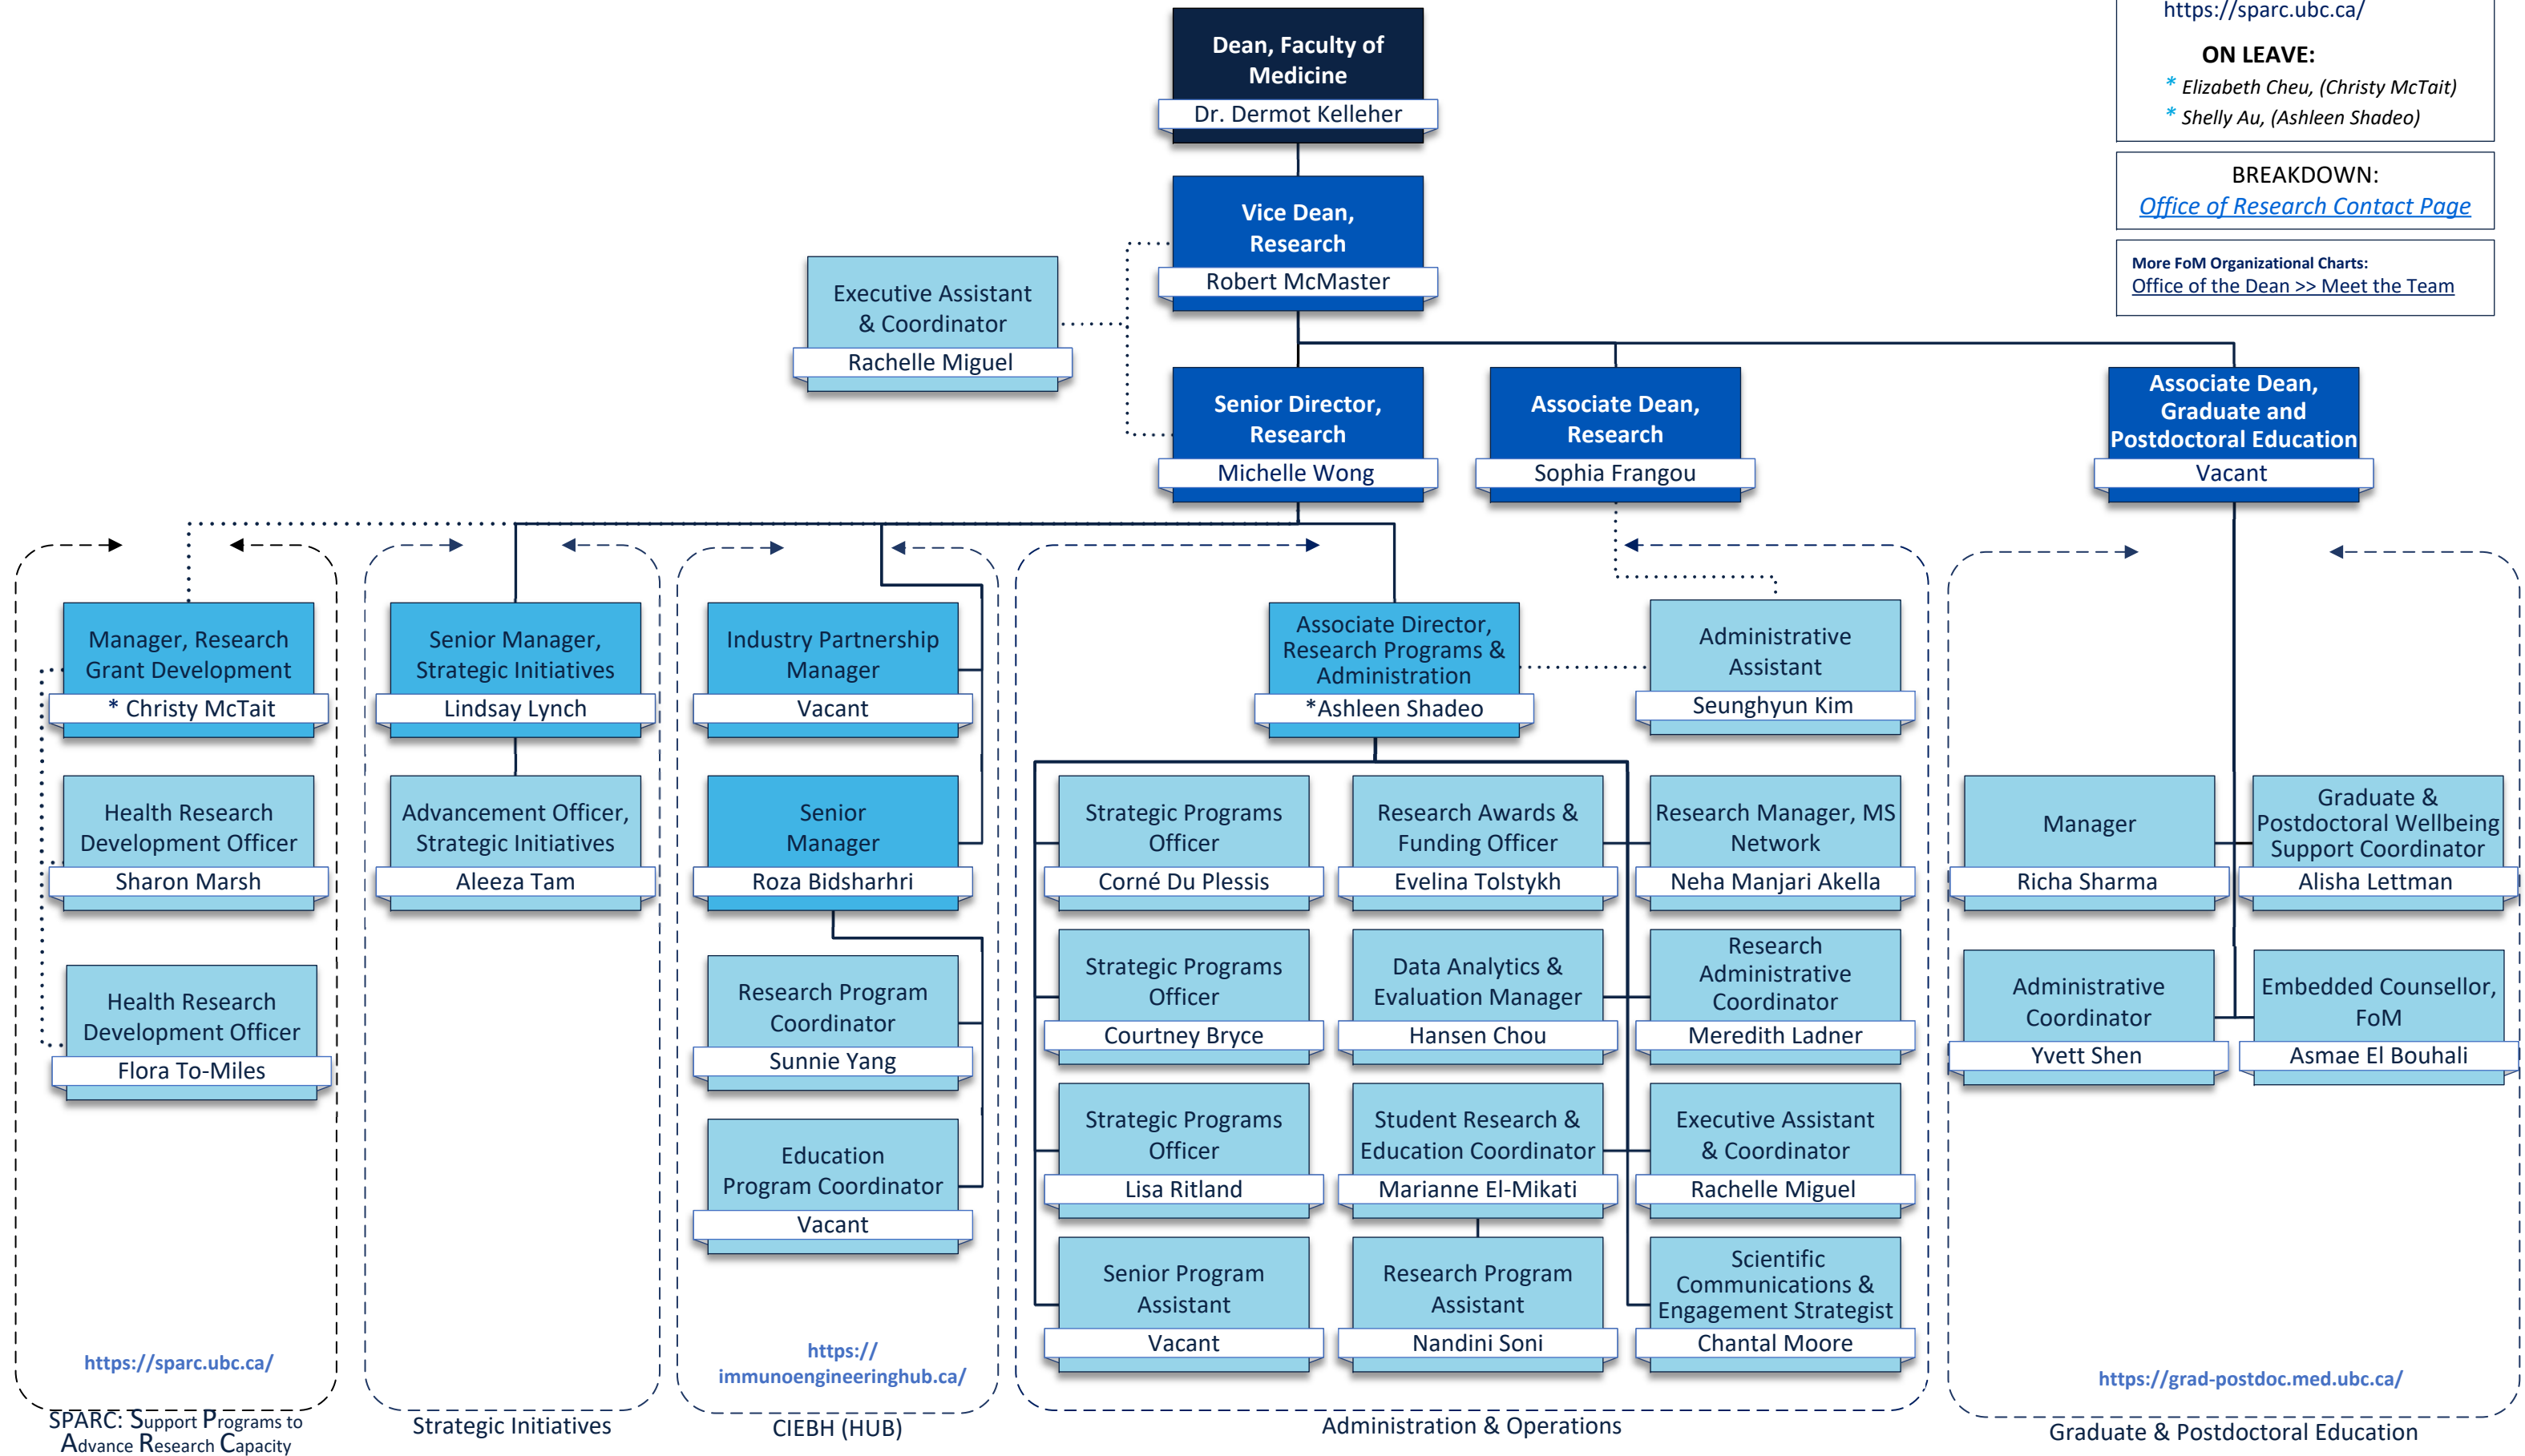

DEAN'S OFFICE – OFFICE OF RESEARCH

UBC DIRECTORY:
Click on the shapes or names.

MEDNET:
<https://sparc.ubc.ca/>

ON LEAVE:
* Elizabeth Cheu, (Christy McTait)
* Shelly Au, (Ashleen Shadeo)

BREAKDOWN:
[Office of Research Contact Page](#)

More FoM Organizational Charts:
[Office of the Dean >> Meet the Team](#)

<https://sparc.ubc.ca/>

<https://immunoengineeringhub.ca/>

<https://grad-postdoc.med.ubc.ca/>

SPARC: Support Programs to Advance Research Capacity

Strategic Initiatives

CIEBH (HUB)

Administration & Operations

Graduate & Postdoctoral Education