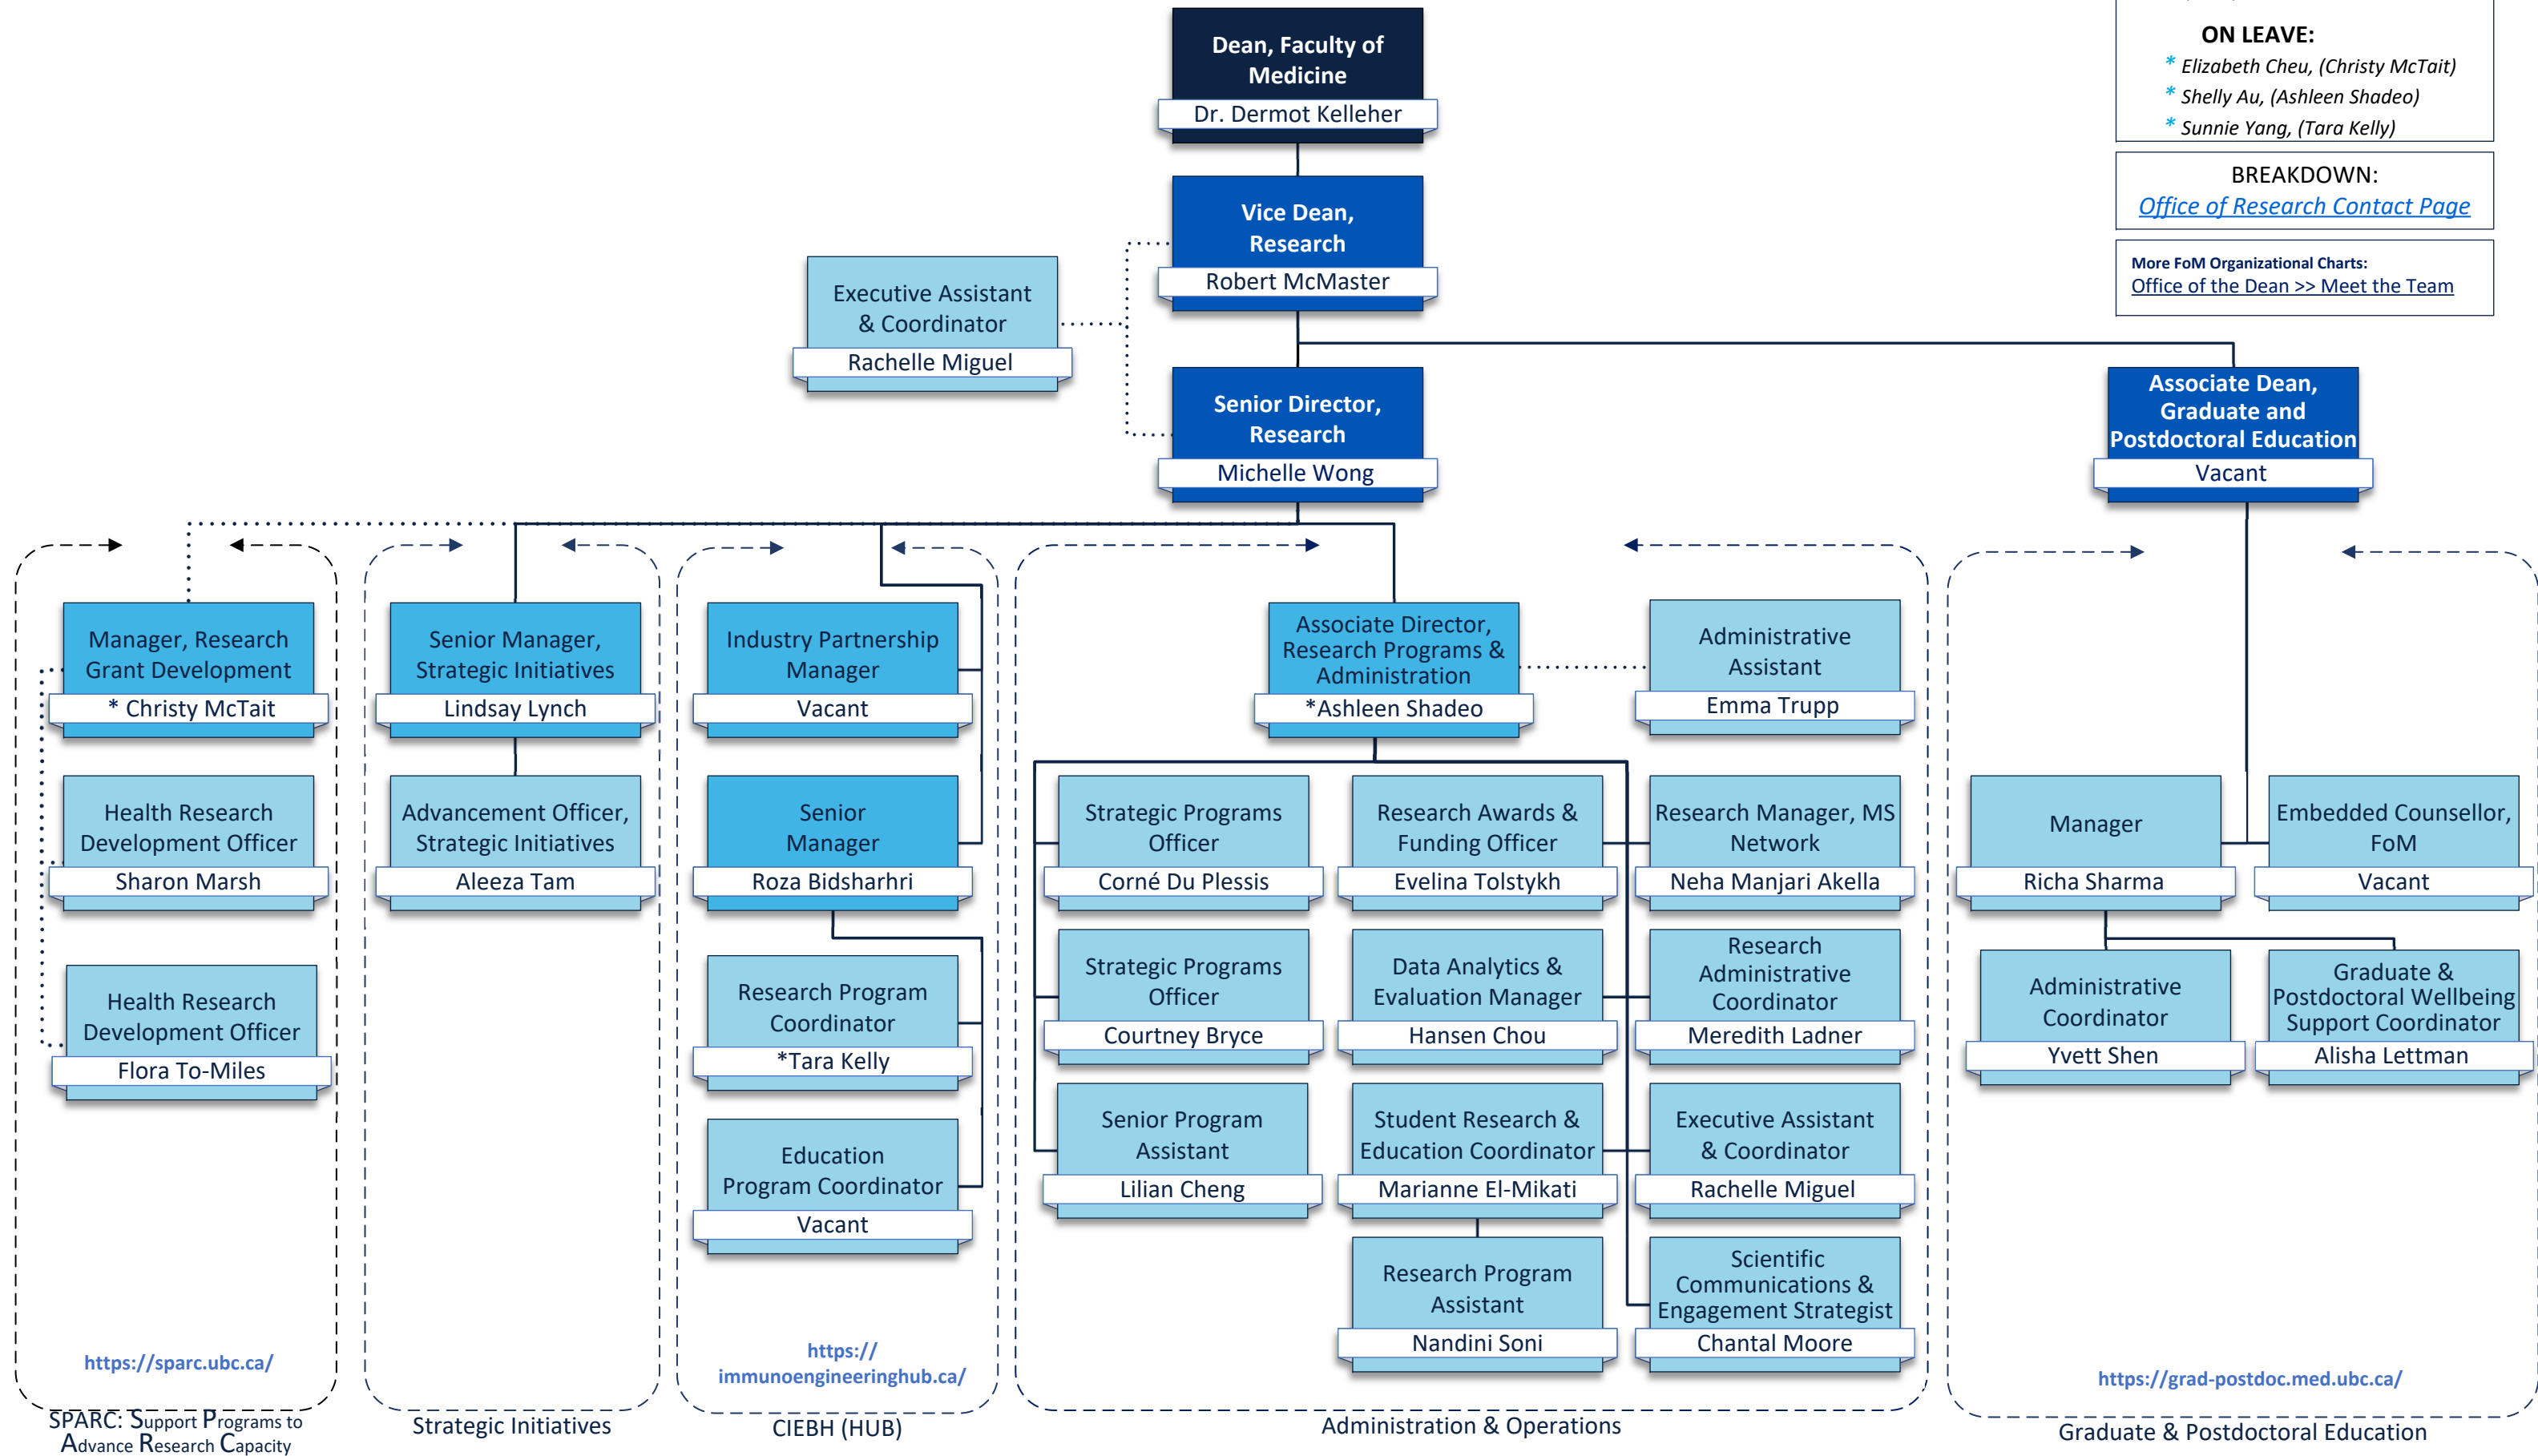

DEAN'S OFFICE – OFFICE OF RESEARCH

UBC DIRECTORY:
Click on the shapes or names.
MEDNET:
<https://sparc.ubc.ca/>

ON LEAVE:
* Elizabeth Cheu, (Christy McTait)
* Shelly Au, (Ashleen Shadeo)
* Sunnie Yang, (Tara Kelly)

BREAKDOWN:
[Office of Research Contact Page](#)

More FoM Organizational Charts:
[Office of the Dean >> Meet the Team](#)

<https://sparc.ubc.ca/>

<https://immunoengineeringhub.ca/>

<https://grad-postdoc.med.ubc.ca/>

SPARC: Support Programs to Advance Research Capacity

Strategic Initiatives

CIEBH (HUB)

Administration & Operations

Graduate & Postdoctoral Education